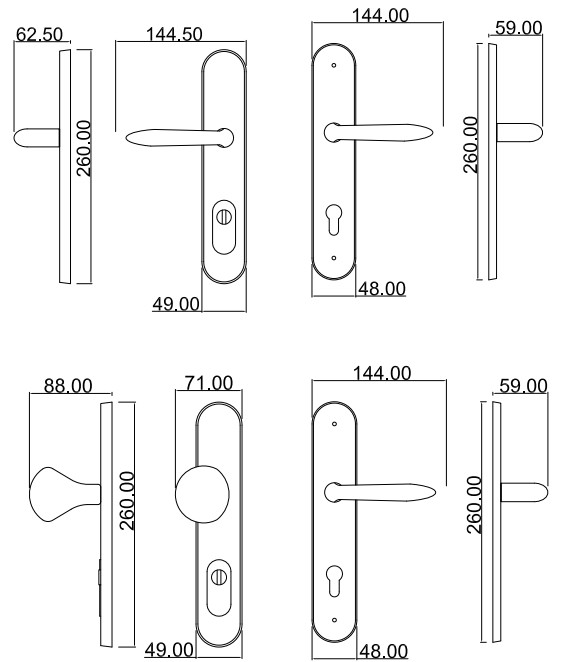

Lavanda Sl

Tutte le finiture disponibili escluse
51-52-53-54-55-56-57

All Finishing Available Excluding
51-52-53-54-55-56-57