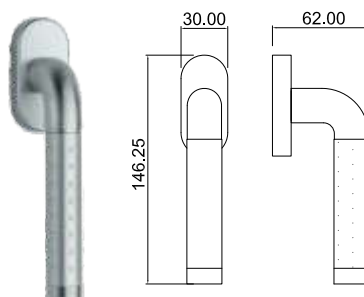

Starlight

MANIGLIA PER PORTA - DOOR HANDLE

Maniglia su rosetta
Handle on roses

Maniglia per finestra
Window handle