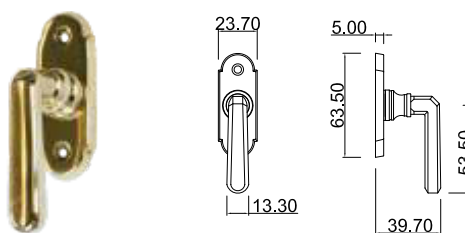

All Finishing Available Excluding
51-52-53-54-55-56-57

Alt Wien

MANIGLIA PER PORTA - DOOR HANDLE

102 DK

103 KFT

104 KFO

101 FT

Elegant