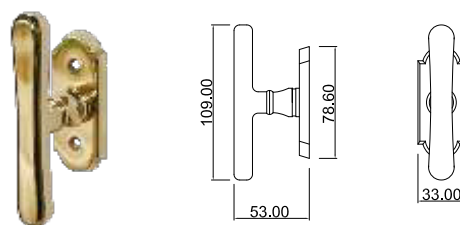

All Finishing Available Excluding
51-52-53-54-55-56-57

Alt Wien

MANIGLIA PER PORTA - DOOR HANDLE

102 DK

103 KFT

104 KFO

101 FT

Elegant