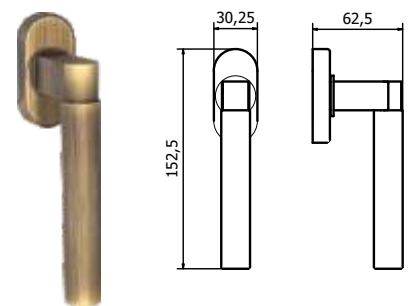

Tutte le finiture disponibili escluse
51-52-53-54-55-56-57

All Finishing Available Excluding
51-52-53-54-55-56-57