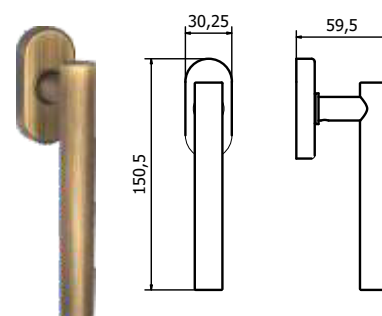

Maniglie

A close-up, diagonal shot of a wooden handle, likely for a golf club, set against a dark, textured background. The wood grain is clearly visible, showing a natural, light brown color with darker streaks. The handle is positioned from the bottom left towards the top right.

Handles

Feel. Touch. Live

Murano

MANIGLIA PER PORTA - DOOR HANDLE

Maniglia su rosetta
Handle on roses

Maniglia su placca
Handle on plate

Maniglia per finestra
Window handle

Stresa

MANIGLIA PER PORTA - DOOR HANDLE

Maniglia su rosetta
Handle on roses

Maniglia su placca
Handle on plate

Maniglia per finestra
Window handle

Tutte le finiture disponibili escluse
51-52-53-54-55-56-57

All Finishing Available Excluding
51-52-53-54-55-56-57