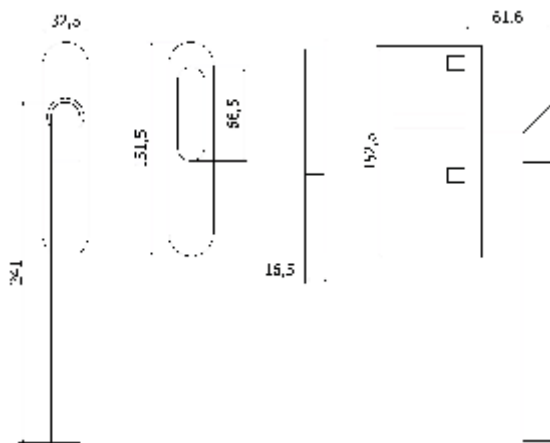

as1104

Maniglione per porte alzanti scorrevoli
Sliding door pull handle

Tutte le finiture disponibili escluse
51-52-53-54-55-56-57

All Finishing Available Excluding
51-52-53-54-55-56-57

Feel. Touch. Live