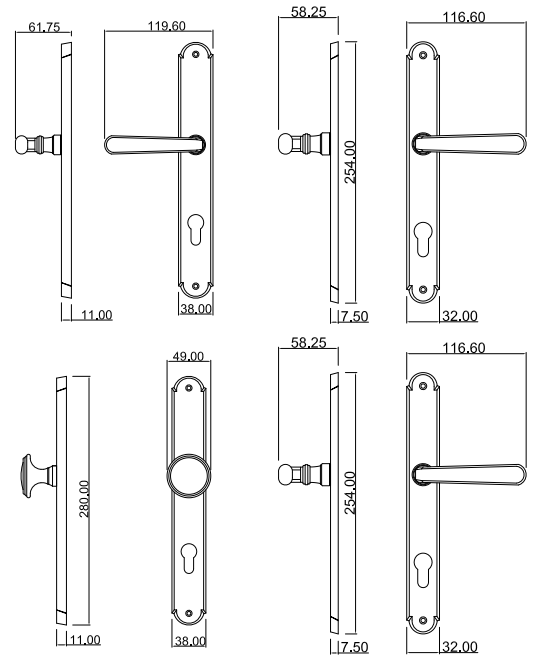

Alt Wien Sh

Lavanda Sl

Tutte le finiture disponibili escluse
51-52-53-54-55-56-57

All Finishing Available Excluding
51-52-53-54-55-56-57