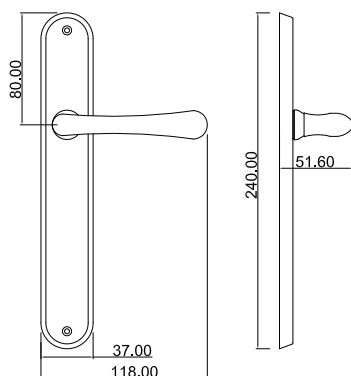

Elegant

MANIGLIA PER PORTA - DOOR HANDLE

203 KFT

Tutte le finiture disponibili escluse
51-52-53-54-55-56-57

All Finishing Available Excluding
51-52-53-54-55-56-57