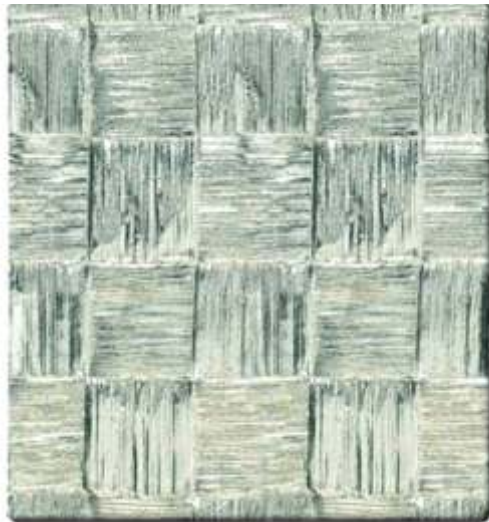

Atelier Xavier Lebecc

RAPHIA cabinet/pull handle plates

Square cabinet handle RPSQM
Height 35mm

150x150mm