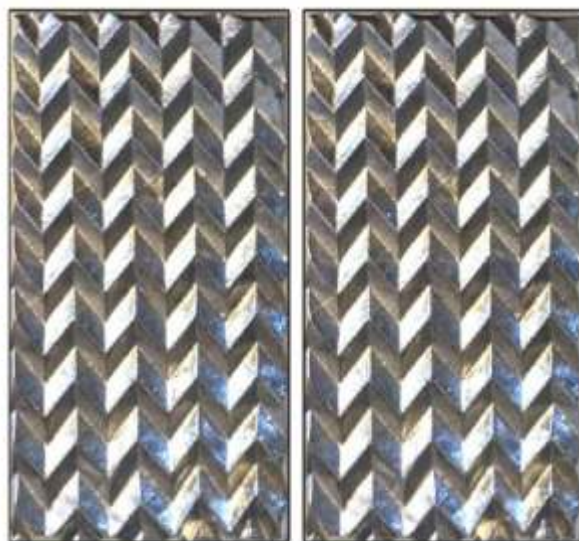

Rectangular pull handle plate ORL GM
Height 35mm

300x150mm

ORIGAMI pull handle plates

Rectangular pull handle plate OR INT
Height 35mm

200x100mm

Atelier Xavier Lebecc

ORIGAMI pull handle plates

Rectangular pull handle plate ORM MM
Height 35mm