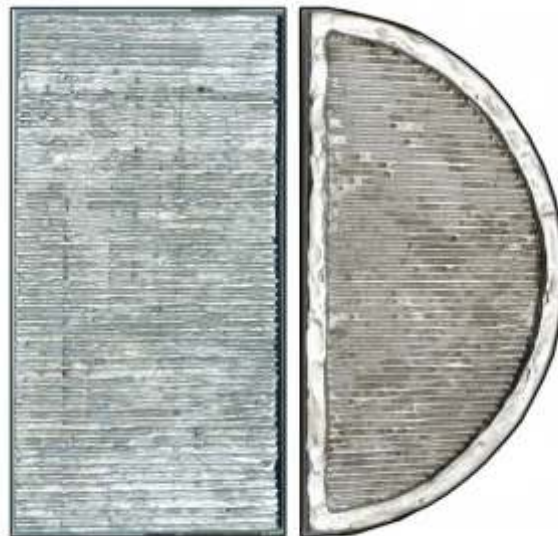

J6L GM

J8L GM

STRIEE pull handle plates

Pull handle plate
Height 35mm

200x100mm

J6 INT

J8 INT

Atelier Xavier Lebecq