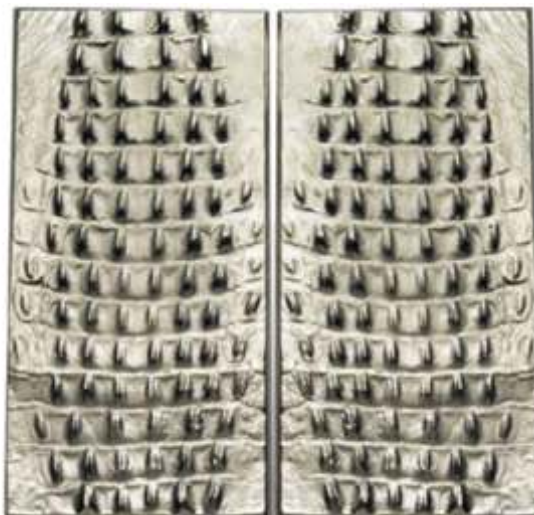

68x68mm

Atelier Xavier Lebecc

CROCODILE pull handle plates

Rectangular pull handle plate PCL GM
Height 35mm

300x150mm

CROCODILE pull handle plates
Rectangular pull handle plate BC INT
Height 35mm

200x100mm

Atelier Xavier Lebecc

CROCODILE pull handle plates

Rectangular pull handle plate BCM MM
Height 35mm

150x75mm

CROCODILE cabinet/pull handle plates

Rectangular cabinet handle BCS PM
Height 35mm

75x35mm

Atelier Xavier Lebecc

CROCODILE cabinet/pull handle plates