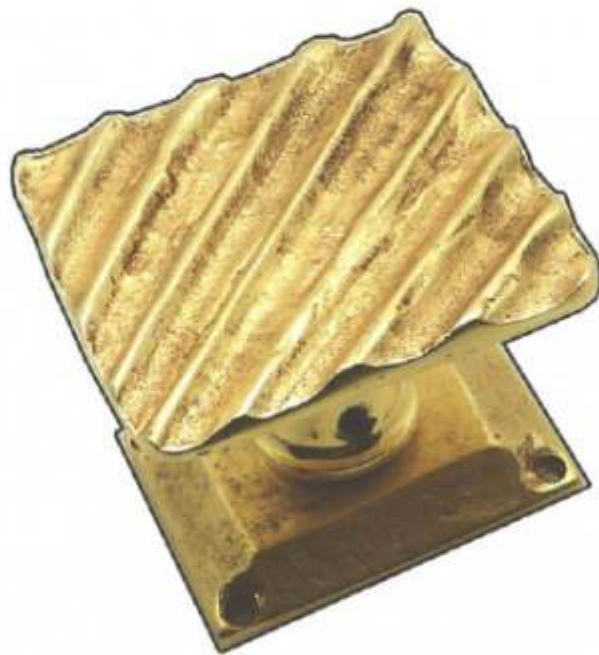

HOLLYWOOD Doorhandles

Door knob HO15
on square rose K8

68x68mm