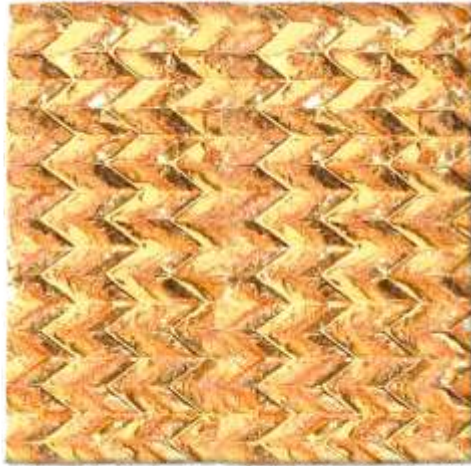

150x75mm

ORIGAMI cabinet/pull handle plates
Rectangular cabinet handle ORS PM
Height 35mm

75x35mm

Atelier Xavier Lebecc

ORIGAMI cabinet/pull handle plates

Square cabinet handle ORSQM
Height 35mm

150x150mm

ORIGAMI cabinet/pull handle plates