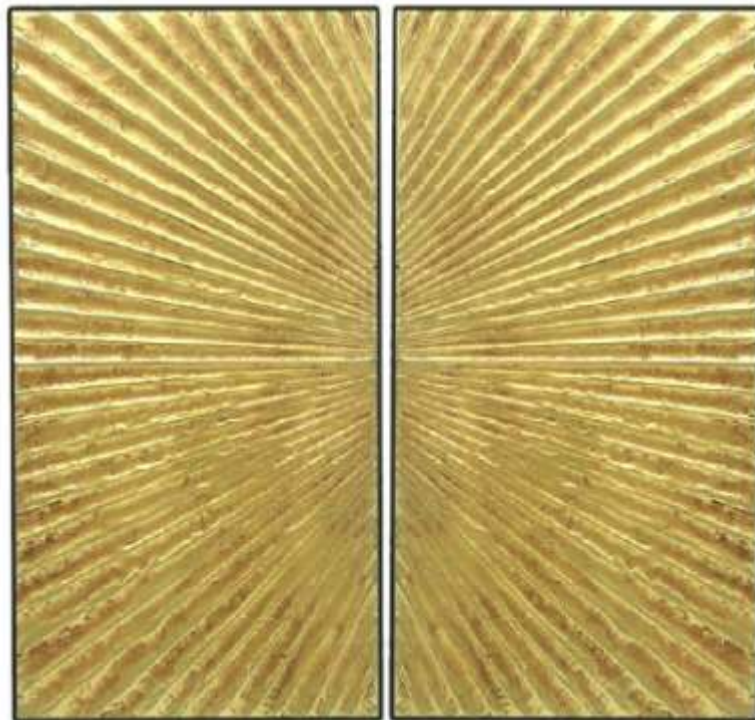

Atelier Xavier Lebecc

HOLLYWOOD pull handle plates

Rectangular pull handle plate HOL GM
Height 35mm

300x150mm