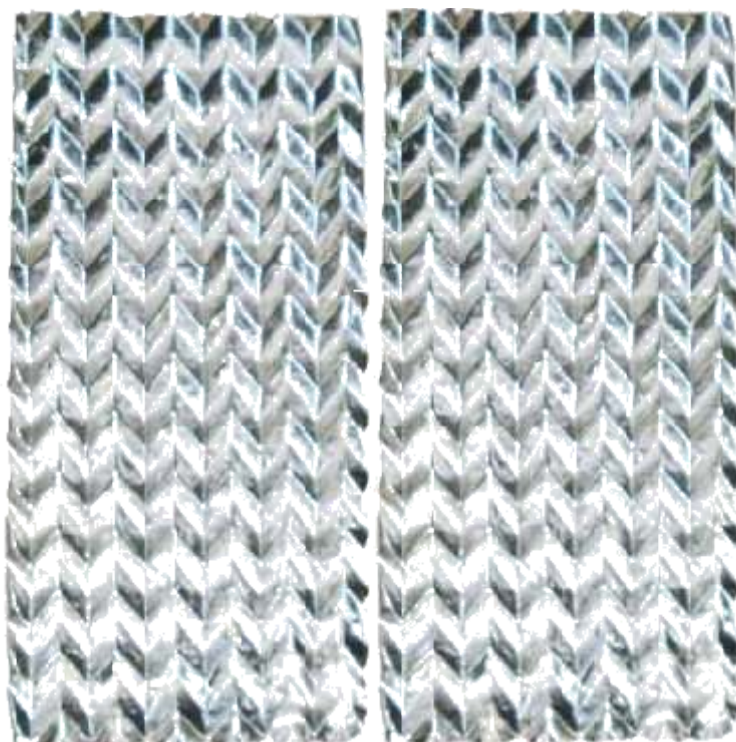

Rectangular pull handle plate ORL GM
Height 35mm

300x150mm

ORIGAMI pull handle plates

Rectangular pull handle plate OR INT
Height 35mm

200x100mm

Atelier Xavier Lebecc

ORIGAMI pull handle plates

Rectangular pull handle plate ORM MM
Height 35mm