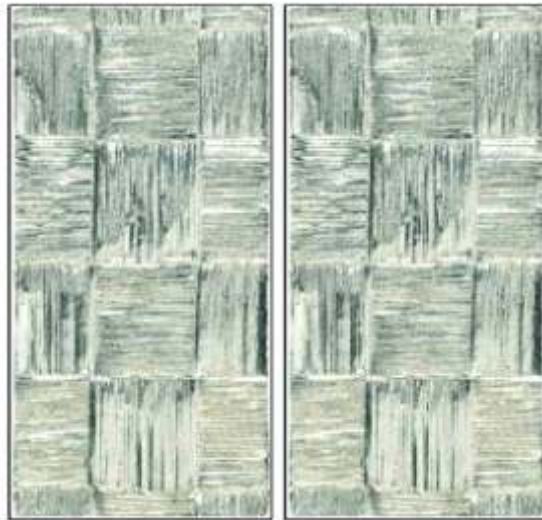

200x100mm

Atelier Xavier Lebecc

RAPHIA pull handle plates

Rectangular pull handle plate RPM MM
Height 35mm

150x75mm

RAPHIA cabinet/pull handle plates
Rectangular cabinet handle RPS PM
Height 35mm

75x35mm

Atelier Xavier Lebecc