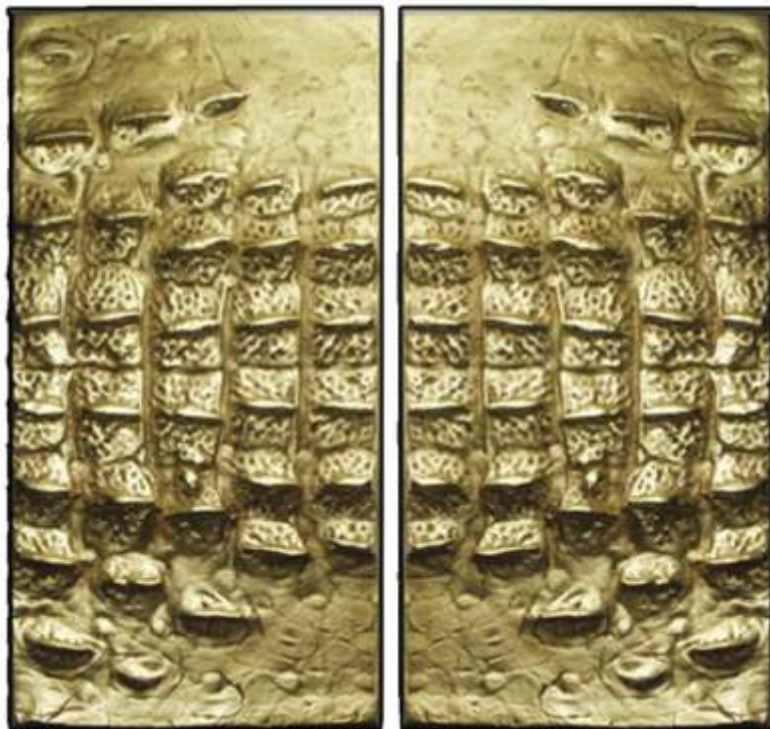

68x68mm

Atelier Xavier Lebecc

CROCODILE pull handle plates

Rectangular pull handle plate PCL GM
Height 35mm

300x150mm

CROCODILE pull handle plates
Rectangular pull handle plate BC INT
Height 35mm

200x100mm

Atelier Xavier Lebecc

CROCODILE pull handle plates

Rectangular pull handle plate BCM MM
Height 35mm

150x75mm

CROCODILE cabinet/pull handle plates

Rectangular cabinet handle BCS PM
Height 35mm

75x35mm

Atelier Xavier Lebecc

CROCODILE cabinet/pull handle plates