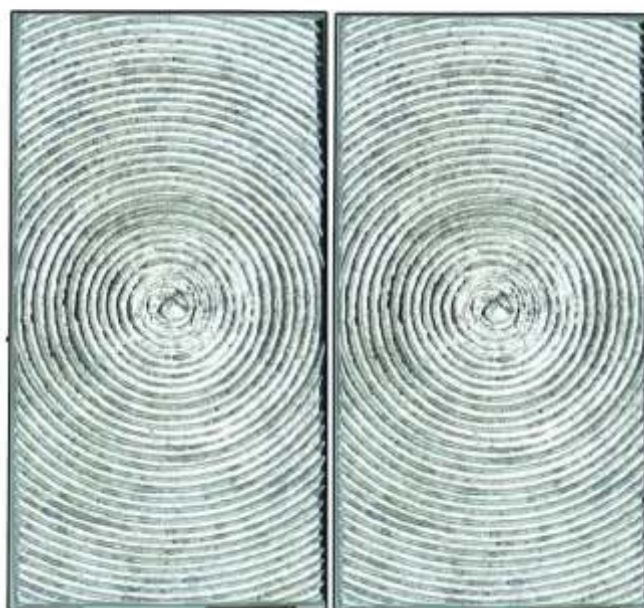

HYPNOSE pull handle plates
Rectangular pull handle plate HY INT
Height 35mm

200x100mm