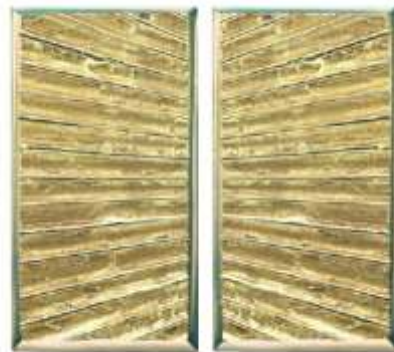

HOLLYWOOD cabinet/pull handle plates

Rectangular cabinet handle HOS PM
Height 35mm

75x35mm