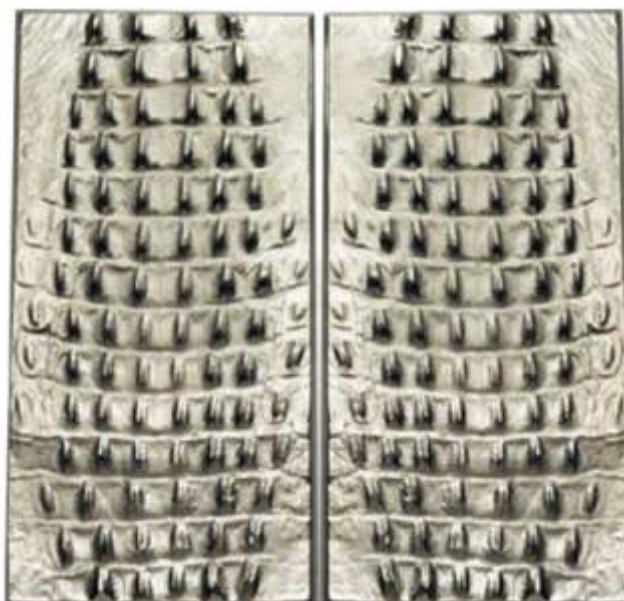

68x68mm

Atelier Xavier Lebecc

CROCODILE pull handle plates

Rectangular pull handle plate PCL GM
Height 35mm

300x150mm

CROCODILE pull handle plates
Rectangular pull handle plate BC INT
Height 35mm

200x100mm

Atelier Xavier Lebecc

CROCODILE pull handle plates

Rectangular pull handle plate BCM MM
Height 35mm

150x75mm

CROCODILE cabinet/pull handle plates

Rectangular cabinet handle BCS PM
Height 35mm

75x35mm

Atelier Xavier Lebecc

CROCODILE cabinet/pull handle plates