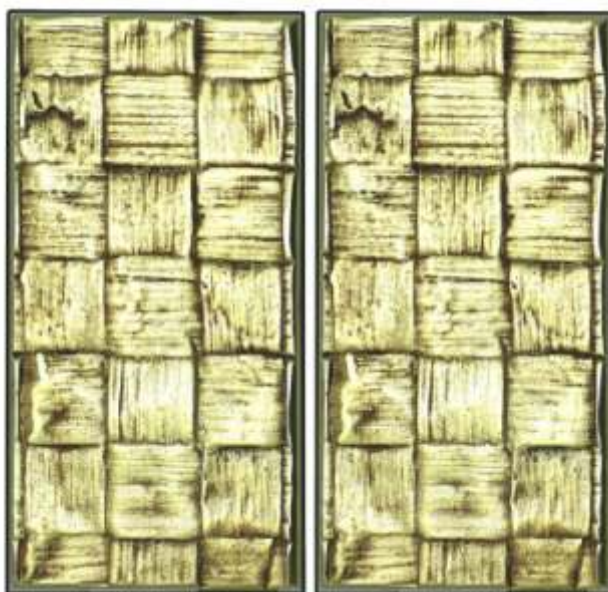

RAPHIA pull handle plates
Rectangular pull handle plate RP INT
Height 35mm

200x100mm