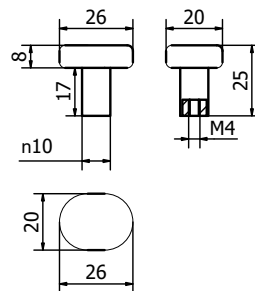

Packaging : 10 pcs

pm1728-26

Packaging : 10 pcs