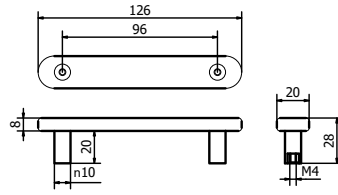

Packaging : 6 pcs

pm1729-96