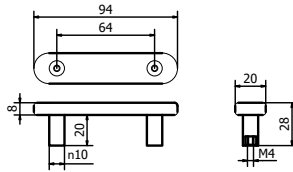

Packaging : 6 pcs

pm1729-64