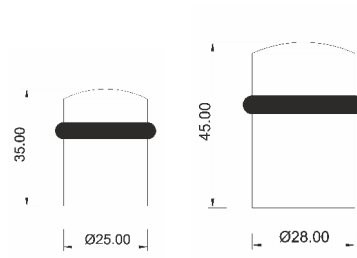

D=10mm
D=12mm
D=14mm
D=16mm

L=53x18mm

ct495

L=75x95mm

ct494

Water

FERMAPORTA | DOOR STOP

fp602