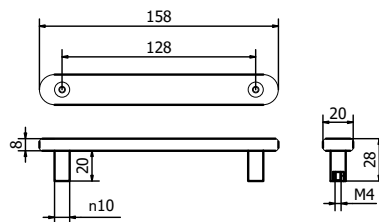

Packaging : 10 pcs

pm1729-128