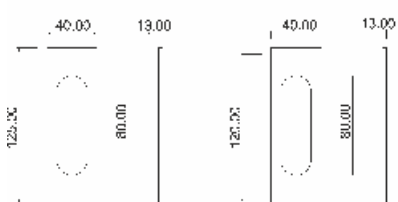

Tutte le finiture disponibili escluse
51-52-53-54-55-56-57

All Finishing Available Excluding
51-52-53-54-55-56-57