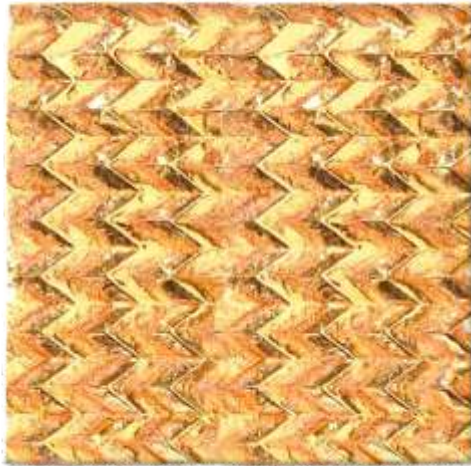

ORIGAMI cabinet/pull handle plates  
Rectangular cabinet handle ORS PM  
Height 35mm

---

75x35mm

*Atelier Xavier Lebee*

ORIGAMI cabinet/pull handle plates

Square cabinet handle ORSQM  
Height 35mm

---

150x150mm