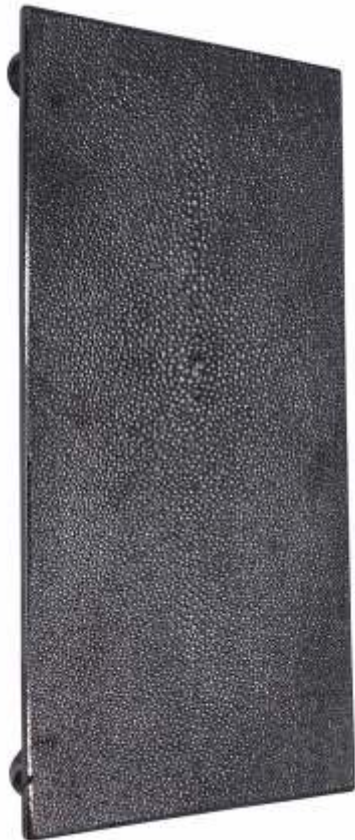

Rectangular pull handle plate GAL GM  
Height 35mm

---

300x150mm

GALUCHAT pull handle plates  
Rectangular pull handle plate GA INT  
Height 35mm

---

200x100mm

*Atelier Xavier Lebee*

GALUCHAT pull handle plates