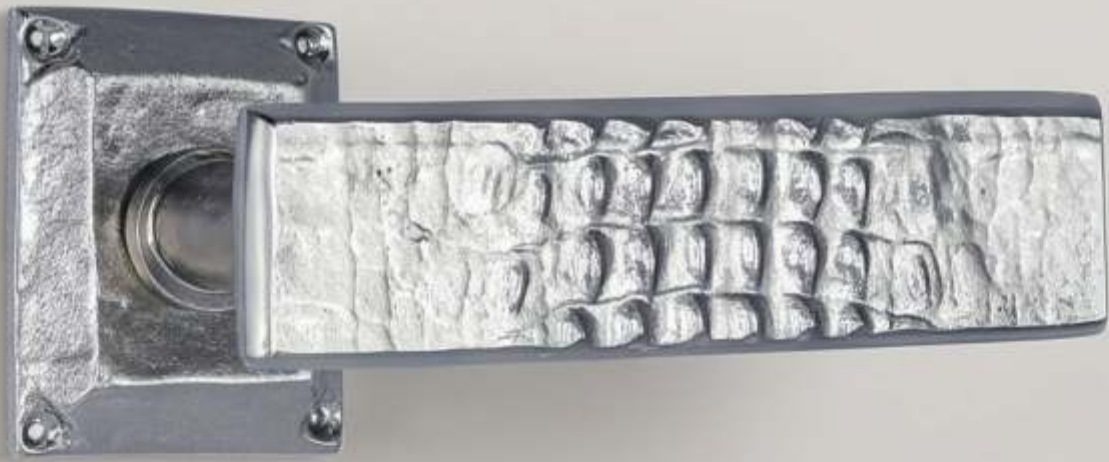

BURNWOOD furniture knobs

Furniture knob BB10 45x45mm  
Furniture knob BB11 34x34mm  
Furniture knob BB12 25x25mm

Height 33mm  
Height 21mm  
Height 18mm

BURNWOOD Accessories

Door stop BB16

---

Diameter 34mm - height 32mm