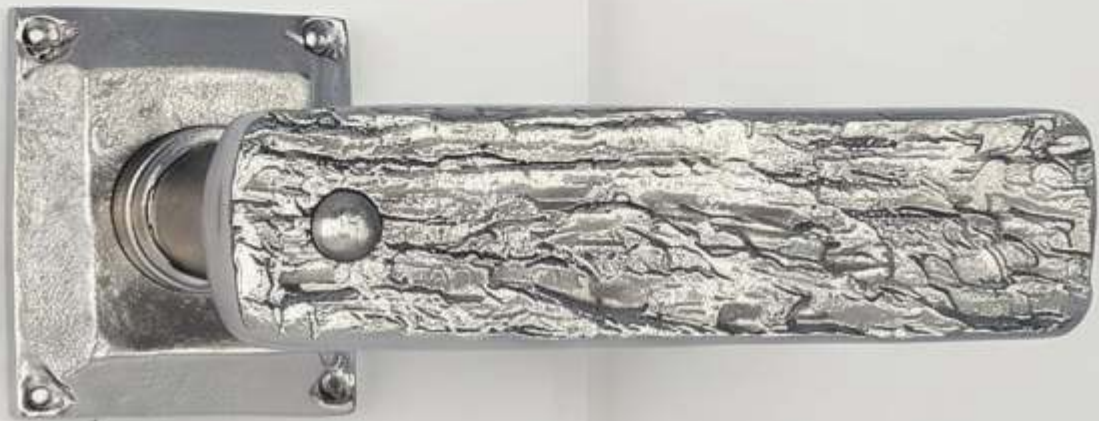

---

NATURE furniture handles  
Furniture handle D22 Int. 96mm

---

*Atelier Xavier Lebee*  
ACCESSORIES

ACCESSORIES

Rectangular rose K8  
Blind, keyhole, Cylinder hole

---

62x48mm