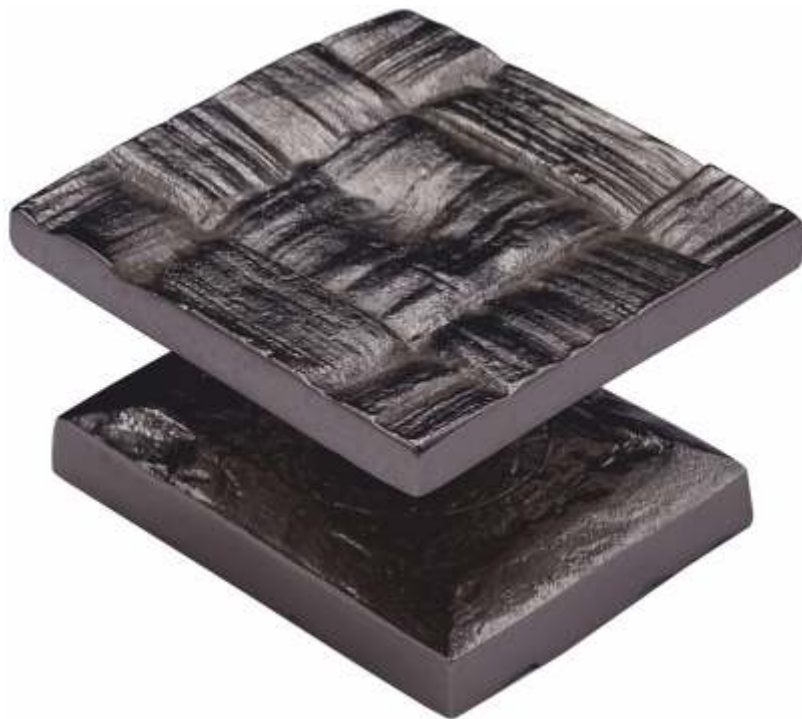

68x68mm

*Atelier Xavier Lebee*

RAPHIA pull handle plates

Rectangular pull handle plate RPL GM  
Height 35mm

---

300x150mm

RAPHIA pull handle plates  
Rectangular pull handle plate RP INT  
Height 35mm

---