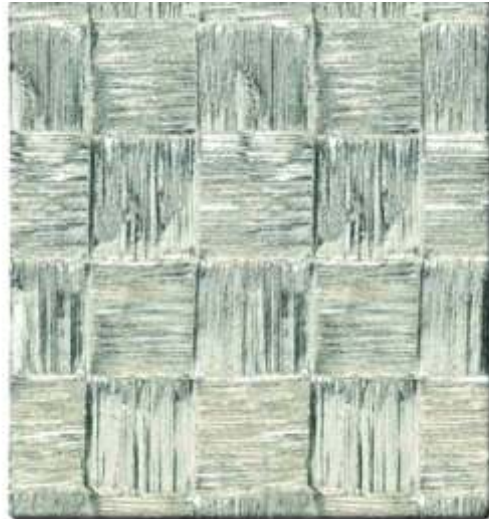

---

75x35mm

*Atelier Xavier Lebee*

RAPHIA cabinet/pull handle plates

Square cabinet handle RPSQM  
Height 35mm

---

150x150mm

RAPHIA cabinet/pull handle plates