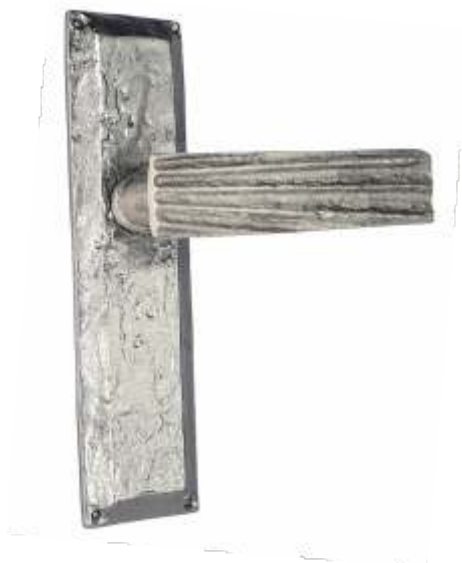

---

Diameter 34mm - height 30mm

*Atelier Xavier Lebeec*  
HOLLYWOOD

HOLLYWOOD Doorhandles

Handle HO14  
on square rose K8SF

HO14-K8

130x34x48mm

HO14-K13