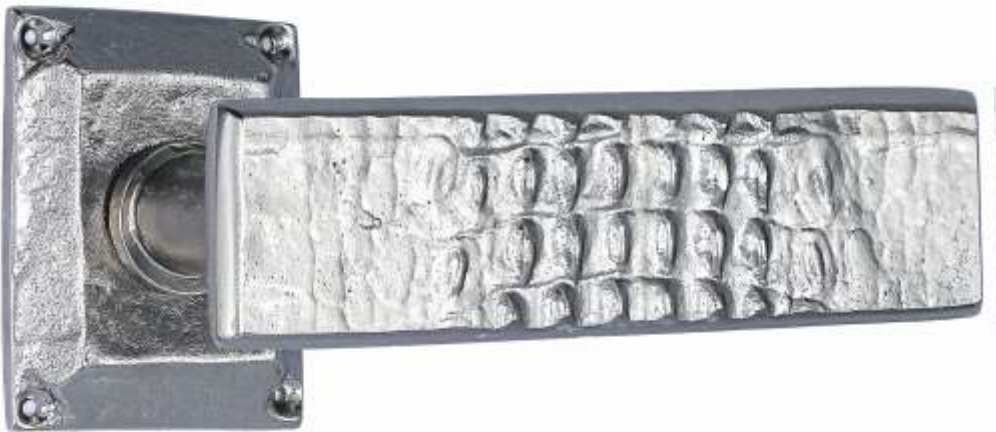

CROCODILE Doorhandles

Handle BC14
on rectangular rose K8

BC14-K8

130x34x48mm