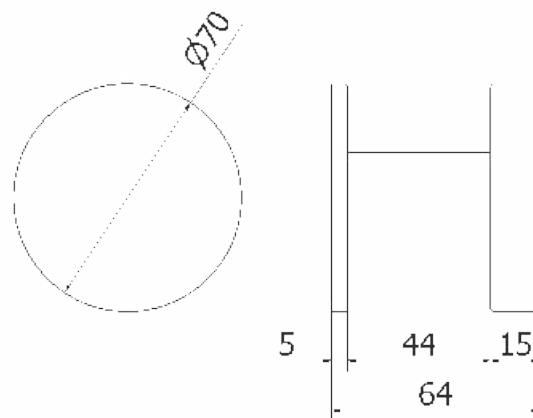

ARTWORK

POMOLO PER PORTA - DOOR KNOB

PL1638

PL1638-50

PL1638-70