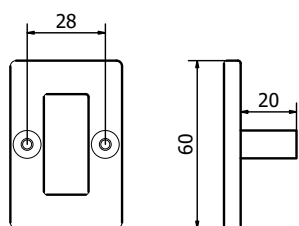

ARTWORK

MANIGLIETTE PER MOBILI - *CABINET HANDLES*

PM1700-50/70

ARTWORK

MANIGLIETTE PER MOBILI - CABINET HANDLES

PM1702-60/80

Tutte le finiture disponibili escluse
51-52-53-54-55-56-57

All Finishing Available Excluding
51-52-53-54-55-56-57