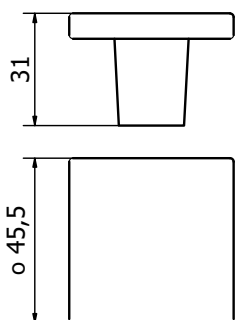

LATUS

POMOLINO PER MOBILI - FURNITURE KNOB

PM1619

Bronzo scuro
Dark bronze

51

Verde antico
Old green

52

Argentato
Silver

53

Bronzo chiaro
Light bronze

54

Nichel anticato
Nickel aged

55

Bronzo nero
Black bronze

56

Bronzo notte
Night bronze

57

Champagne VR
Champagne VR

58

Feel. Touch. Live.