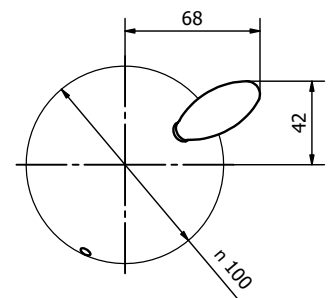

Feel. Touch. Live.

CONTEMPORARY

MANIGLIA PER PORTA - DOOR HANDLE

TECHNÉ

CONTEMPORARY

MANIGLIA PER PORTA - DOOR HANDLE

BABOL

Asymmetrical off-center sliding