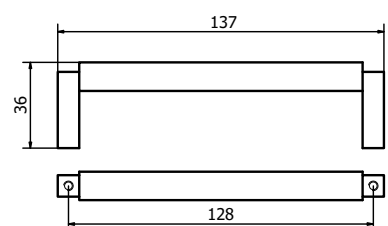

PM1470 (128)

Bronzo scuro
Dark bronze 51

Verde antico
Old green 52

Argentato
Silver 53

Bronzo chiaro
Light bronze 54

Nichel anticato
Nickel aged 55

Bronzo nero
Black bronze 56

Bronzo notte
Night bronze 57

Champagne VR
Champagne VR 58