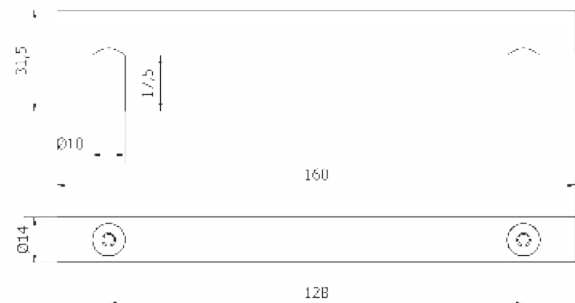

Tutte le finiture disponibili escluse
51-52-53-54-55-56-57

All Finishing Available Excluding
51-52-53-54-55-56-57

Feel. Touch. Live.

ARTWORK

MANIGLIETTE PER MOBILI - CABINET HANDLES

PM1667

PM1667-96

PM1667-128