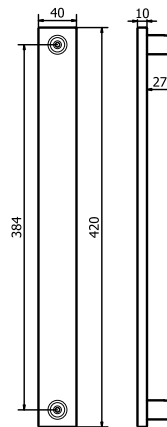

MT4085-384