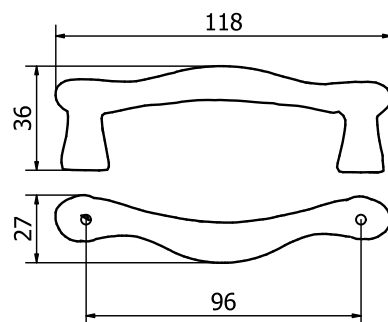

57

Champagne VR
Champagne VR

58

Feel. Touch. Live.

GAUDIUM

MANIGLIETTA PER MOBILI - CABINET HANDLE

PM1579

PM1580