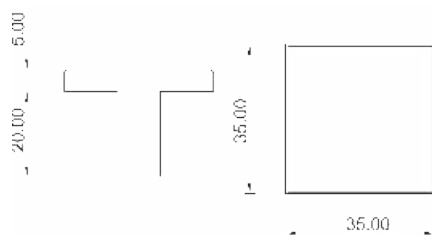

PM1642

PM1641