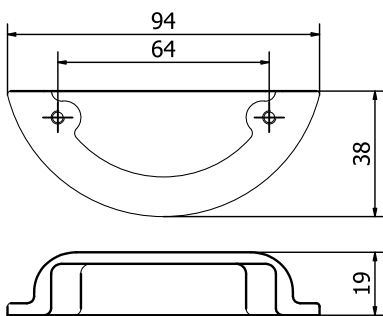

GAUDIUM

MANIGLIETTA PER MOBILI - *CABINET HANDLE*

PM1624

Bronzo scuro
Dark bronze

51

Verde antico
Old green

52

Argentato
Silver

53

Bronzo chiaro
Light bronze

54

Nichel anticato
Nickel aged

55

Bronzo nero
Black bronze

56

Bronzo notte
Night bronze

57

Champagne VR
Champagne VR

58

Feel. Touch. Live.