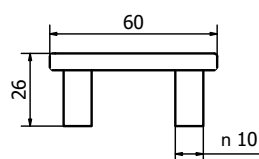

ARTWORK

MANIGLIETTE PER MOBILI - *CABINET HANDLES*

PM1700-50/70

ARTWORK

MANIGLIETTE PER MOBILI - CABINET HANDLES

PM1702-60/80

Tutte le finiture disponibili escluse
51-52-53-54-55-56-57

All Finishing Available Excluding
51-52-53-54-55-56-57