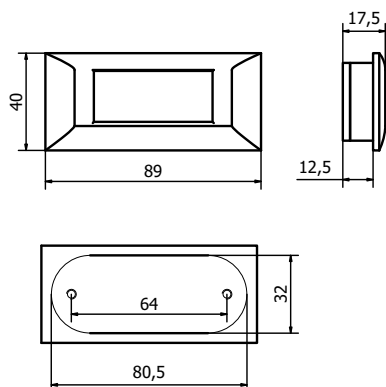

LATUS

MANIGLIETTA PER MOBILI - CABINET HANDLE

PM1631

Bronzo scuro
Dark bronze

51

Verde antico
Old green

52

Argentato
Silver

53

Bronzo chiaro
Light bronze

54

Nichel anticato
Nickel aged

55

Bronzo nero
Black bronze

56

Bronzo notte
Night bronze

57

Champagne VR
Champagne VR

58

Feel. Touch. Live.