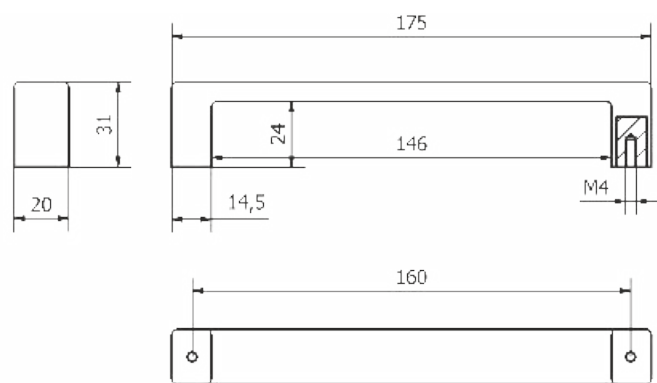

PM1714-160

Tutte le finiture disponibili escluse
51-52-53-54-55-56-57

All Finishing Available Excluding
51-52-53-54-55-56-57