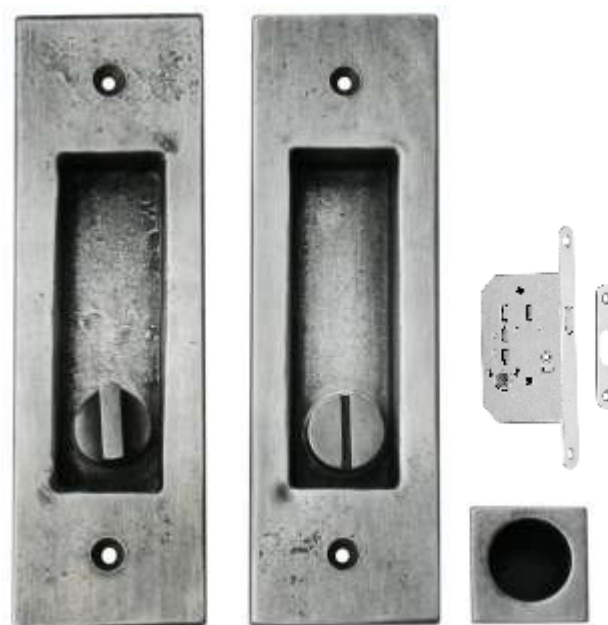

57

Champagne VR
Champagne VR

58

Feel. Touch. Live.

LATUS

NICCHIA PER PORTE SCORREVOLI
SLIDING DOOR HANDLE

NS4732-FN

NS4732