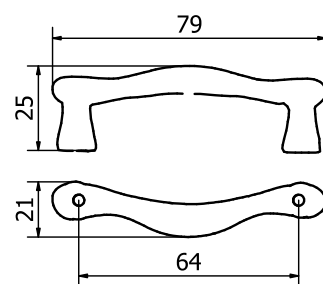

57

Champagne VR
Champagne VR

58

Feel. Touch. Live.

GAUDIUM

MANIGLIETTA PER MOBILI - CABINET HANDLE

PM1579

PM1580