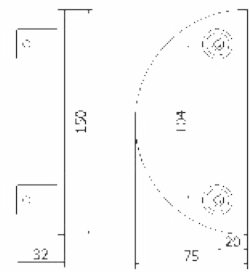

PM1660-150x75

Tutte le finiture disponibili escluse
51-52-53-54-55-56-57

All Finishing Available Excluding
51-52-53-54-55-56-57

ARTWORK

MANIGLIONI PER PORTE - DOOR PULL HANDLE

PM1662/63

PM1662-140x70

PM1663-200x100