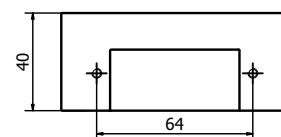

Nichel anticato
Nickel aged 55

Bronzo nero
Black bronze 56

Bronzo notte
Night bronze 57

Champagne VR
Champagne VR 58

Feel. Touch. Live.

LATUS

MANIGLIETTA PER MOBILI - CABINET HANDLE

PM1573 (96)