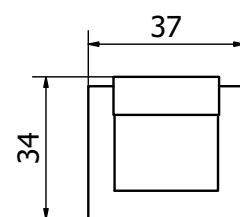

PM1471-25

	Bronzo scuro Dark bronze	51
	Verde antico Old green	52
	Argentato Silver	53
	Bronzo chiaro Light bronze	54
	Nichel anticato Nickel aged	55
	Bronzo nero Black bronze	56
	Bronzo notte Night bronze	57
	Champagne VR Champagne VR	58