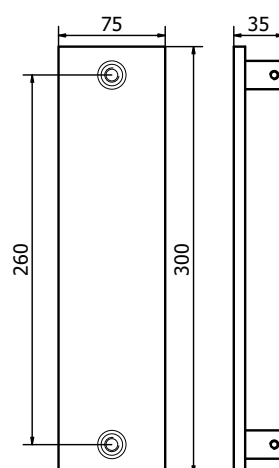

57

Champagne VR
Champagne VR

58

Feel. Touch. Live.

LATUS

MANETTONE PER PORTE - DOORS PULL HANDLE

MT4087 / MT4088

MT4087 - 300x75