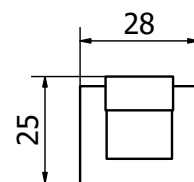

LATUS

POMOLINO PER MOBILI - FURNITURE KNOB

PM1471-16