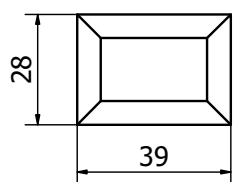

LATUS

POMOLINO PER MOBILI - FURNITURE KNOB

PM1618