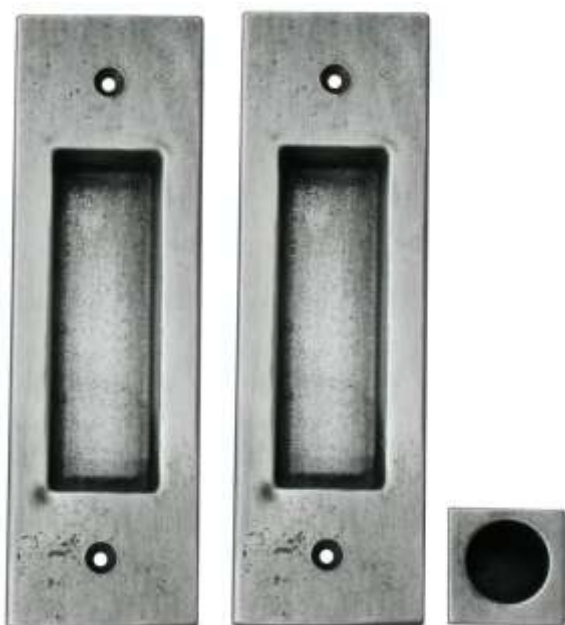

NS4733

	Bronzo scuro Dark bronze	51
	Verde antico Old green	52
	Argentato Silver	53
	Bronzo chiaro Light bronze	54
	Nichel anticato Nickel aged	55
	Bronzo nero Black bronze	56
	Bronzo notte Night bronze	57
	Champagne VR Champagne VR	58