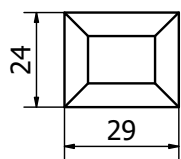

LATUS

POMOLINO PER MOBILI - FURNITURE KNOB

PM1618