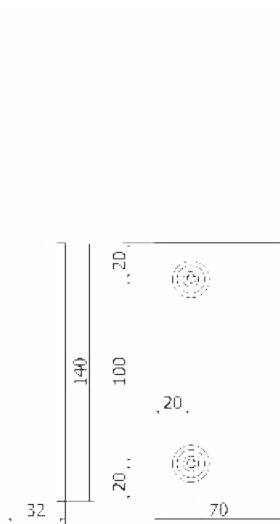

PM1660-150x75

Tutte le finiture disponibili escluse
51-52-53-54-55-56-57

All Finishing Available Excluding
51-52-53-54-55-56-57

ARTWORK

MANIGLIONI PER PORTE - DOOR PULL HANDLE

PM1662/63

PM1662-140x70

PM1663-200x100