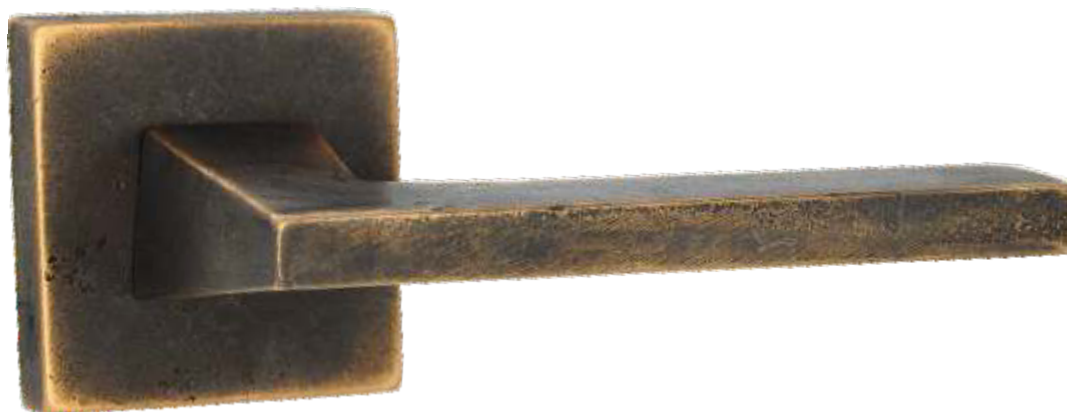

LATUS

MANIGLIA PER PORTA - DOOR HANDLE

MG2402

Maniglia su placca
Handle on plate

Maniglie per finestra
Window handle

MG2401

MG2403

Bronzo scuro <i>Dark bronze</i>	51	
Verde antico <i>Old green</i>	52	
Argentato <i>Silver</i>	53	
Bronzo chiaro <i>Light bronze</i>	54	
Nichel anticato <i>Nickel aged</i>	55	
Bronzo nero <i>Black bronze</i>	56	
Bronzo notte <i>Night bronze</i>	57	
Champagne VR <i>Champagne VR</i>	58