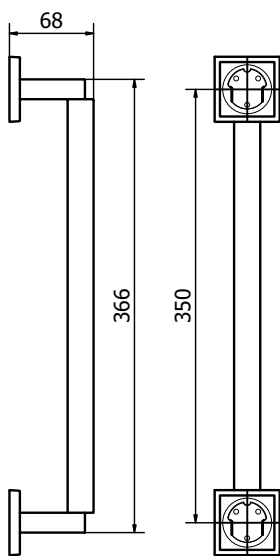

LATUS

MANETTONE PER PORTE - DOORS PULL HANDLE

MT4021

Bronzo scuro
Dark bronze

51

Verde antico
Old green

52

Argentato
Silver

53

Bronzo chiaro
Light bronze

54

Nichel anticato
Nickel aged

55

Bronzo nero
Black bronze

56

Bronzo notte
Night bronze

57

Champagne VR
Champagne VR

58

Feel. Touch. Live.