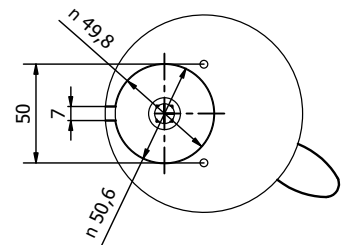

Feel. Touch. Live.

CONTEMPORARY

MANIGLIA PER PORTA - DOOR HANDLE

TECHNÉ

CONTEMPORARY

MANIGLIA PER PORTA - DOOR HANDLE

BABOL

Asymmetrical off-center sliding