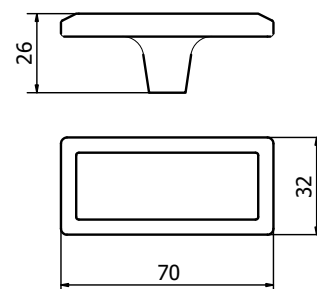

Bronzo notte
Night bronze

57

Champagne VR
Champagne VR

58

Feel. Touch. Live.

LATUS

POMOLINO PER MOBILI - FURNITURE KNOB

PM1681