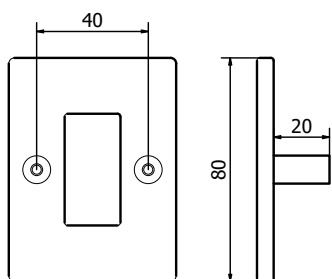

ARTWORK

MANIGLIETTE PER MOBILI - *CABINET HANDLES*

PM1700-50/70

ARTWORK

MANIGLIETTE PER MOBILI - CABINET HANDLES

PM1702-60/80

Tutte le finiture disponibili escluse
51-52-53-54-55-56-57

All Finishing Available Excluding
51-52-53-54-55-56-57