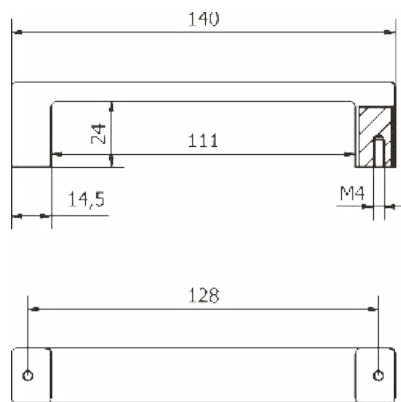

ARTWORK

MANIGLIETTE PER MOBILI - CABINET HANDLES

PM1714

PM1714-128