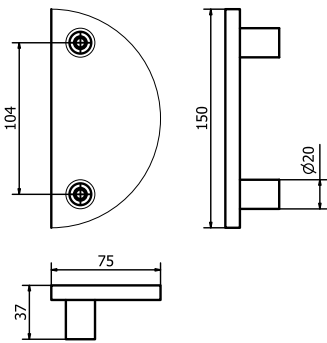

ARBORIS

MANIGLIETTA PER MOBILI - *CABINET HANDLE*

PM1656

Bronzo scuro <i>Dark bronze</i>	51	
Verde antico <i>Old green</i>	52	
Argentato <i>Silver</i>	53	
Bronzo chiaro <i>Light bronze</i>	54	
Nichel anticato <i>Nickel aged</i>	55	
Bronzo nero <i>Black bronze</i>	56	
Bronzo notte <i>Night bronze</i>	57	
Champagne VR <i>Champagne VR</i>	58