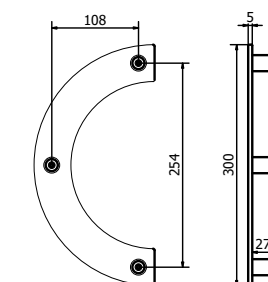

ARTWORK

MANIGLIETTE PER MOBILI - CABINET HANDLES

MT4100-75/150/200/300