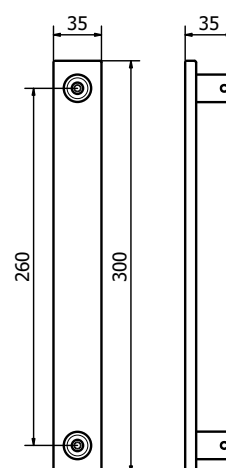

MT4088 - 300x35