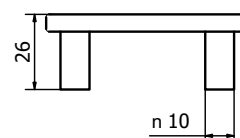

ARTWORK

MANIGLIETTE PER MOBILI - *CABINET HANDLES*

PM1700-50/70