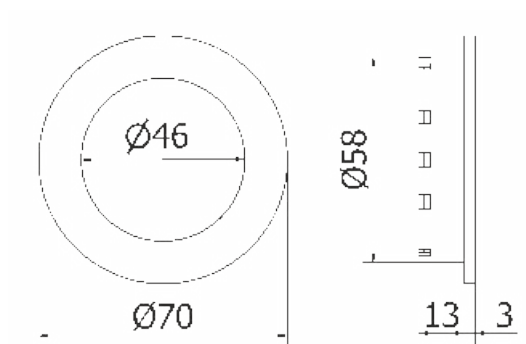

ARTWORK

NICCHIE PER PORTE SCORREVOLI
SLIDING DOOR HANDLE

NS4743