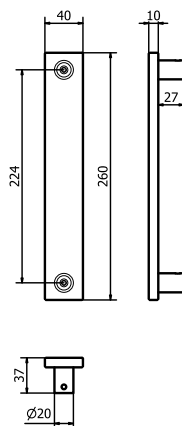

57

Champagne VR
Champagne VR

58

Feel. Touch. Live.

ARBORIS

MANETTONE PER PORTE - DOOR PULL HANDLE

MT4085

MT4085-224