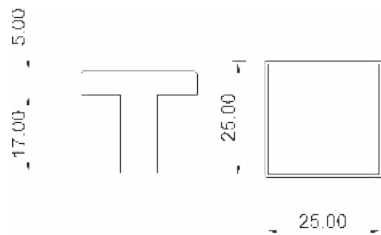

ARTWORK

MANIGLIETTE PER MOBILI - *CABINET HANDLES*

PM1643/42/41