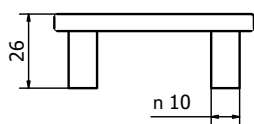

ARTWORK

MANIGLIETTE PER MOBILI - CABINET HANDLES

MT4100-75/150/200/300

ARTWORK

MANIGLIETTE PER MOBILI - CABINET HANDLES

PM1701-50/70

Tutte le finiture disponibili escluse
51-52-53-54-55-56-57

All Finishing Available Excluding
51-52-53-54-55-56-57