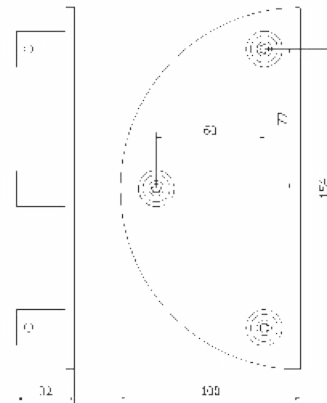

PM1661-200x100