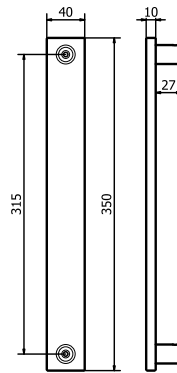

MT4085-315