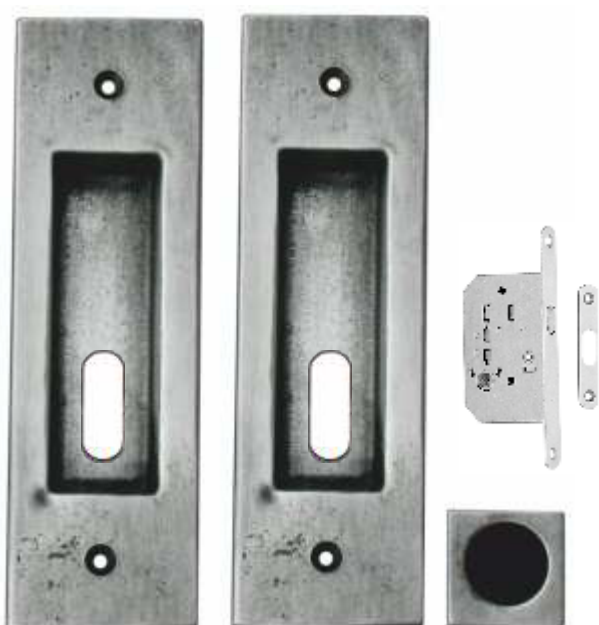

57

Champagne VR
Champagne VR

58

Feel. Touch. Live.

LATUS

NICCHIA PER PORTE SCORREVOLI
SLIDING DOOR HANDLE

NS4732-FN

NS4732