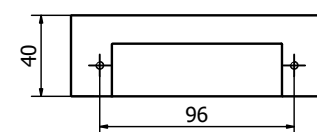

PM1572 (64)