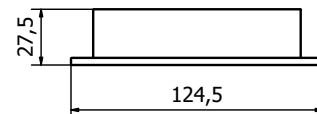

PM1572 (64)