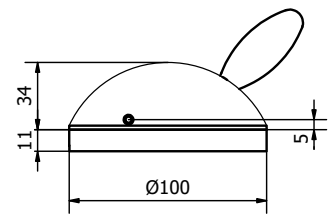

Feel. Touch. Live.

CONTEMPORARY

MANIGLIA PER PORTA - DOOR HANDLE

TECHNÉ

CONTEMPORARY

MANIGLIA PER PORTA - DOOR HANDLE

BABOL

Asymmetrical off-center sliding