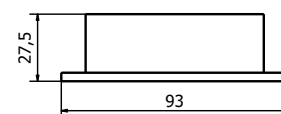

PM1572 (64)