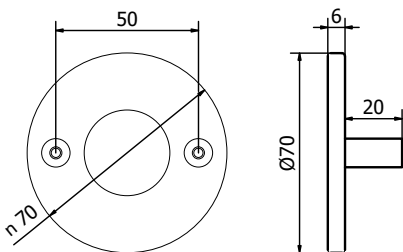

ARTWORK

MANIGLIETTE PER MOBILI - CABINET HANDLES

MT4100-75/150/200/300

ARTWORK

MANIGLIETTE PER MOBILI - CABINET HANDLES

PM1701-50/70

Tutte le finiture disponibili escluse
51-52-53-54-55-56-57

All Finishing Available Excluding
51-52-53-54-55-56-57