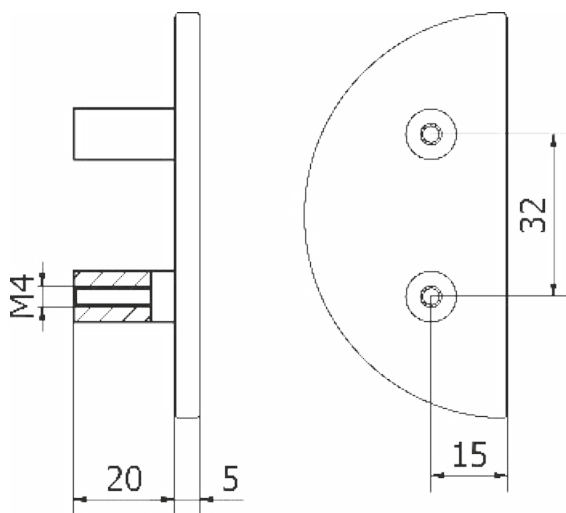

ARTWORK

MANIGLIETTE PER MOBILI - *CABINET HANDLES*

PM1705