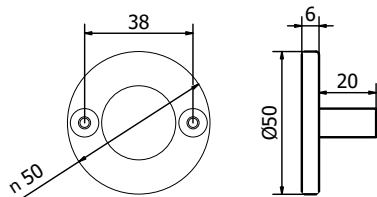

ARTWORK

MANIGLIETTE PER MOBILI - CABINET HANDLES

MT4100-75/150/200/300

ARTWORK

MANIGLIETTE PER MOBILI - CABINET HANDLES

PM1701-50/70

Tutte le finiture disponibili escluse
51-52-53-54-55-56-57

All Finishing Available Excluding
51-52-53-54-55-56-57