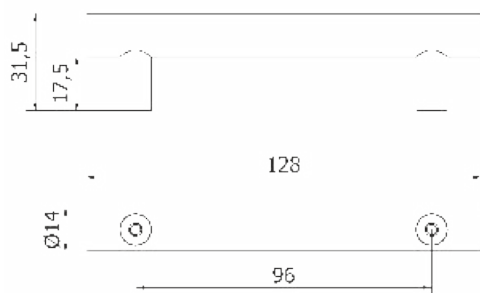

Tutte le finiture disponibili escluse
51-52-53-54-55-56-57

All Finishing Available Excluding
51-52-53-54-55-56-57

Feel. Touch. Live.

ARTWORK

MANIGLIETTE PER MOBILI - CABINET HANDLES

PM1667

PM1667-96

PM1667-128