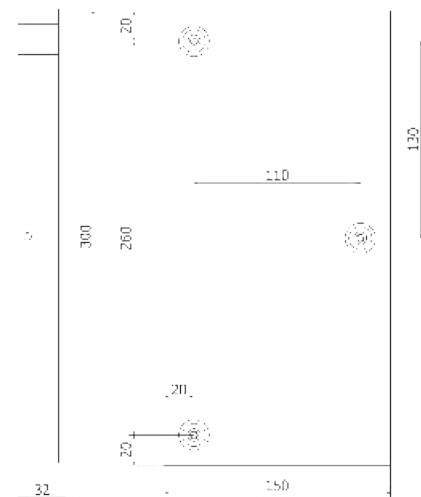

PM1660-150x75

Tutte le finiture disponibili escluse
51-52-53-54-55-56-57

All Finishing Available Excluding
51-52-53-54-55-56-57

ARTWORK

MANIGLIONI PER PORTE - DOOR PULL HANDLE

PM1662/63

PM1662-140x70

PM1663-200x100