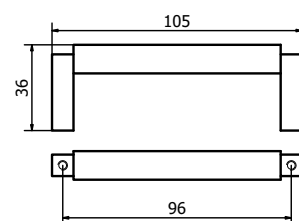

57

Champagne VR
Champagne VR

58

Feel. Touch. Live.

LATUS

MANIGLIETTA PER MOBILI - CABINET HANDLE

PM1468 (64)

PM1469 (96)