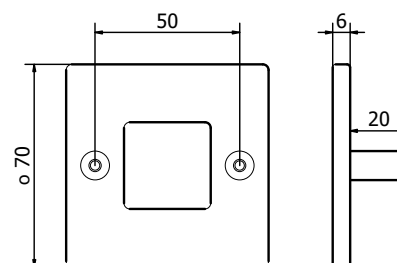

ARTWORK

MANIGLIETTE PER MOBILI - *CABINET HANDLES*

PM1700-50/70