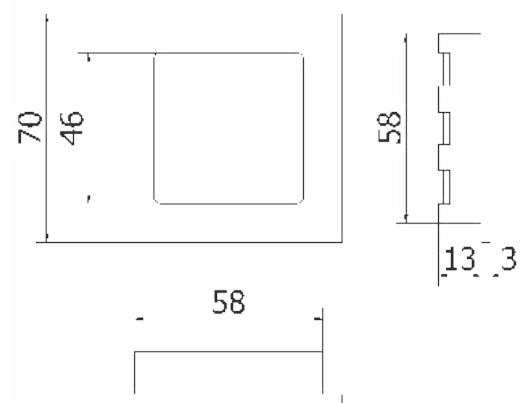

ARTWORK

NICCHIE PER PORTE SCORREVOLI
SLIDING DOOR HANDLE

NS4741

Tutte le finiture disponibili escluse
51-52-53-54-55-56-57

All Finishing Available Excluding
51-52-53-54-55-56-57