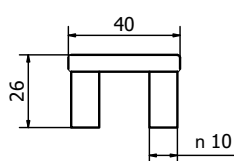

ARTWORK

MANIGLIETTE PER MOBILI - *CABINET HANDLES*

PM1700-50/70

ARTWORK

MANIGLIETTE PER MOBILI - CABINET HANDLES

PM1702-60/80

Tutte le finiture disponibili escluse
51-52-53-54-55-56-57

All Finishing Available Excluding
51-52-53-54-55-56-57