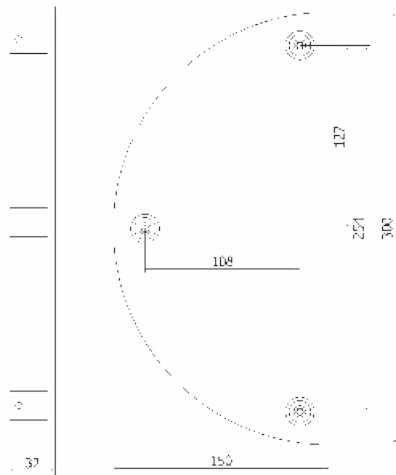

ARTWORK

MANIGLIONI PER PORTE - DOOR PULL HANDLE

PM1660/61

PM1661-300x150