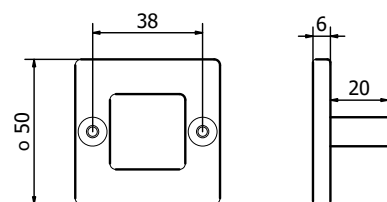

ARTWORK

MANIGLIETTE PER MOBILI - *CABINET HANDLES*

PM1700-50/70