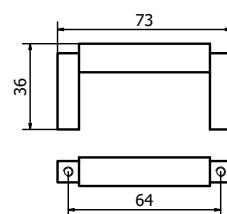

57

Champagne VR
Champagne VR

58

Feel. Touch. Live.

LATUS

MANIGLIETTA PER MOBILI - CABINET HANDLE

PM1468 (64)

PM1469 (96)