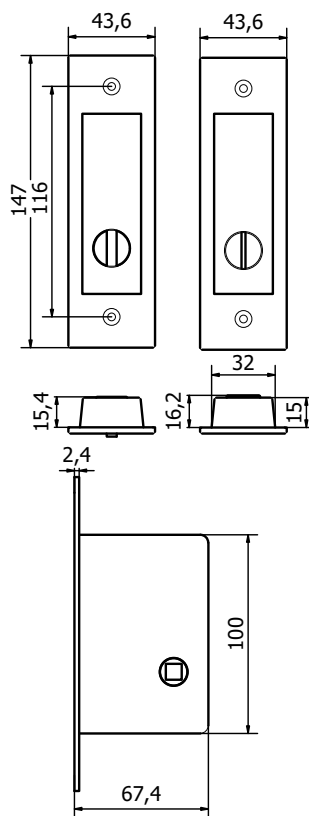

NS4733

	Bronzo scuro Dark bronze	51
	Verde antico Old green	52
	Argentato Silver	53
	Bronzo chiaro Light bronze	54
	Nichel anticato Nickel aged	55
	Bronzo nero Black bronze	56
	Bronzo notte Night bronze	57
	Champagne VR Champagne VR	58