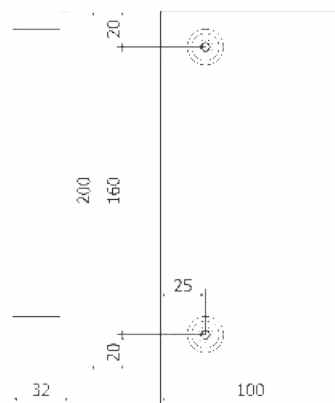

PM1660-150x75

Tutte le finiture disponibili escluse
51-52-53-54-55-56-57

All Finishing Available Excluding
51-52-53-54-55-56-57

ARTWORK

MANIGLIONI PER PORTE - DOOR PULL HANDLE

PM1662/63

PM1662-140x70

PM1663-200x100